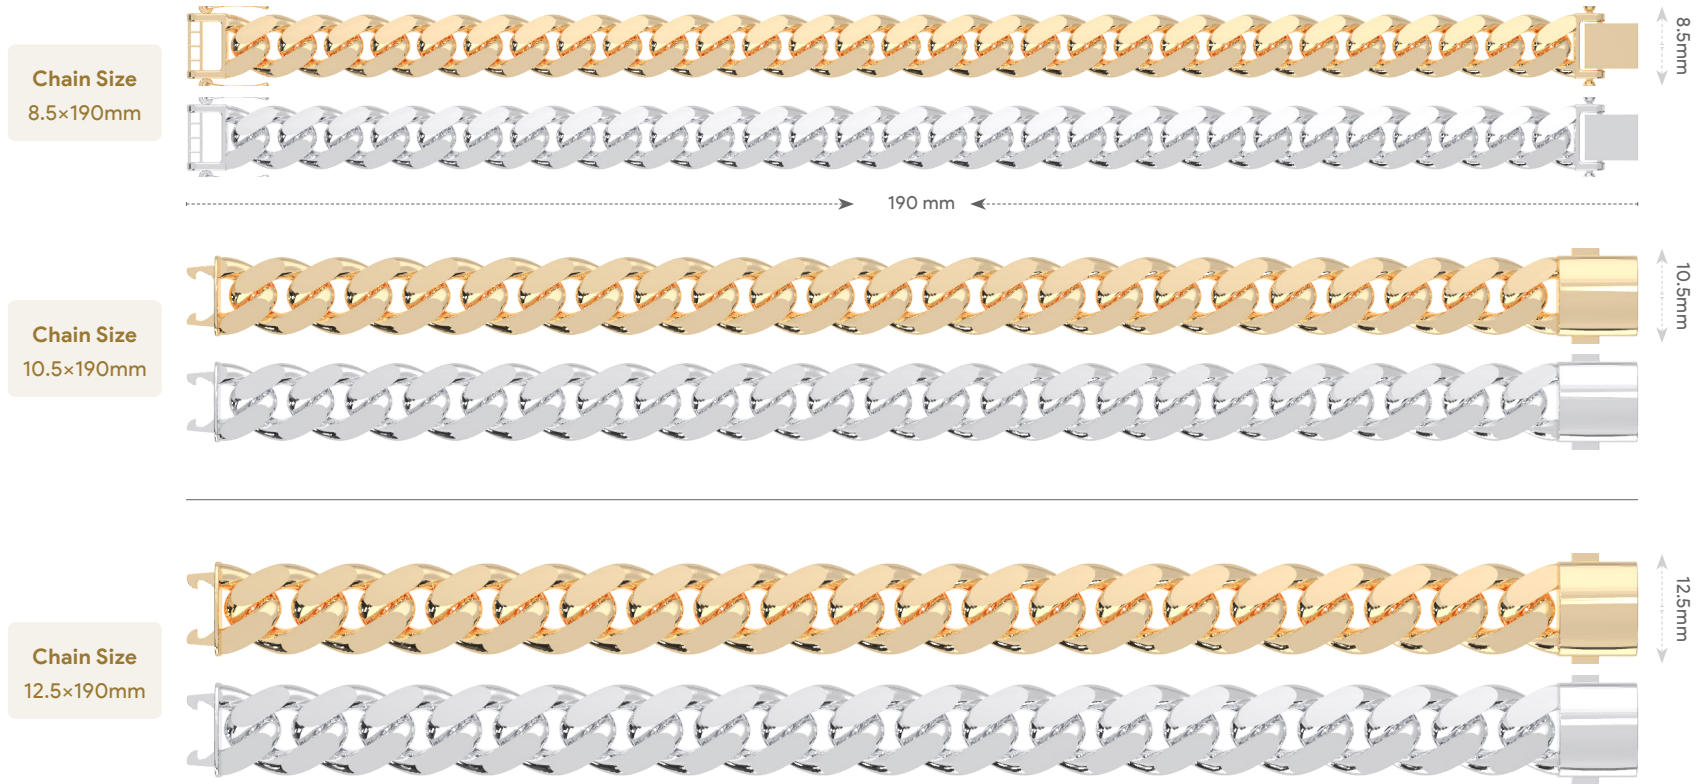

Classic Flat Cuban Chain

HGB0012

SKU	Color	10 Karat	Weight (G)	14 Karat	Weight (G)	18 Karat	Weight (G)	22 Karat	Weight (G)
HGB0012-8.5mm	● Gold ● White	10K	20.59g	14K	23.27g	18K	27.18g	22K	31.71g
HGB0012-10.5mm	● Gold ● White	10K	21.01g	14K	23.74g	18K	27.73g	22K	32.36g
HGB0012-12.5mm	● Gold ● White	10K	33.29g	14K	37.62g	18K	43.94g	22K	51.27g