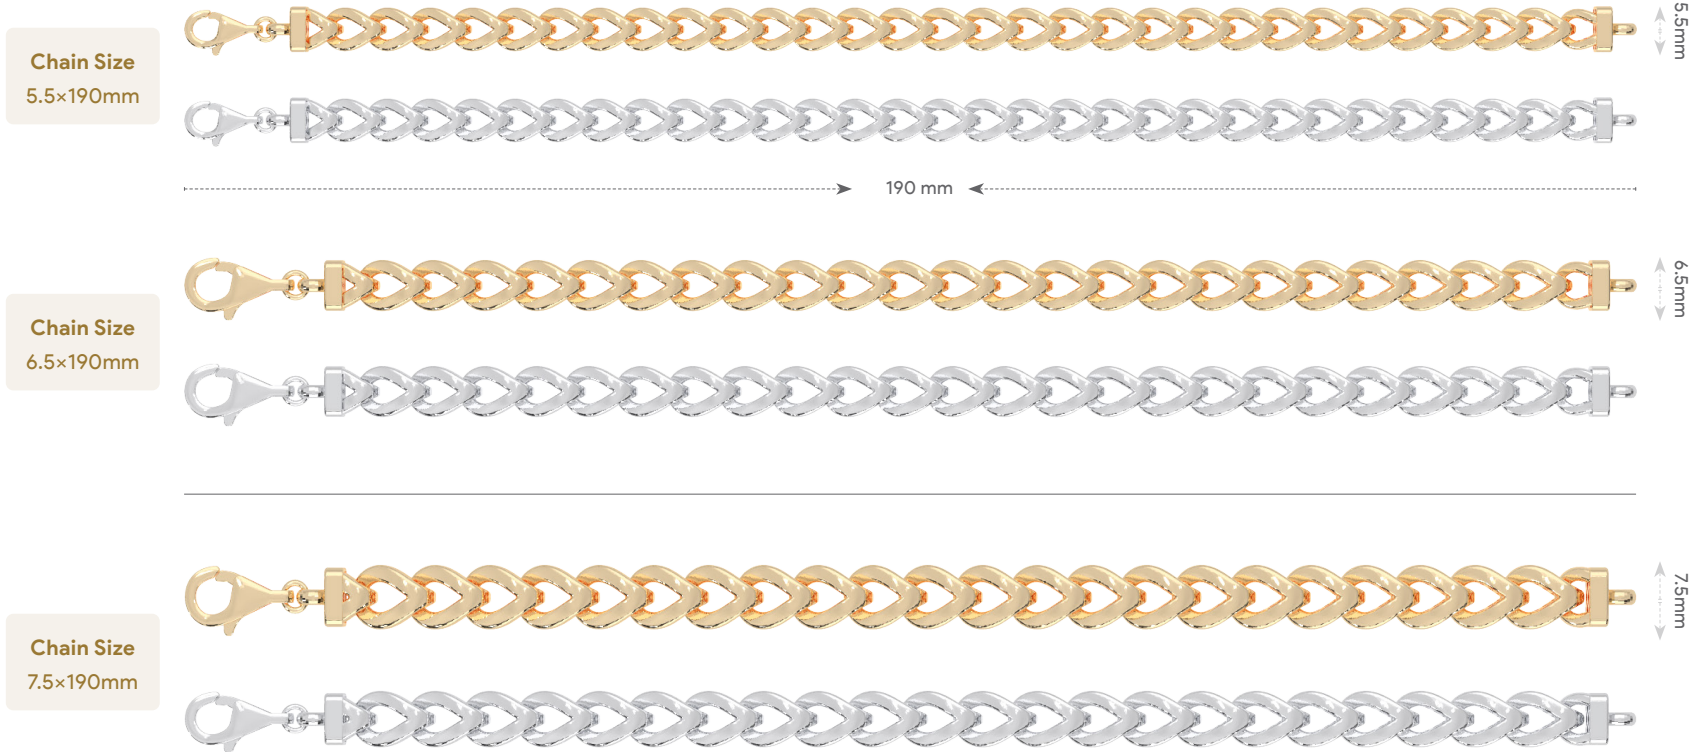

Teardrop Boxy Chain

HGB0024

SKU	Color	10 Karat	Weight (G)	14 Karat	Weight (G)	18 Karat	Weight (G)	22 Karat	Weight (G)
HGB0024-5.5mm	● Gold ● White	10K	14.04g	14K	15.87g	18K	18.53g	22K	21.62g
HGB0024-6.5mm	● Gold ● White	10K	16.95g	14K	19.15g	18K	22.37g	22K	26.10g
HGB0024-7.5mm	● Gold ● White	10K	18.24g	14K	20.61g	18K	24.08g	22K	28.09g