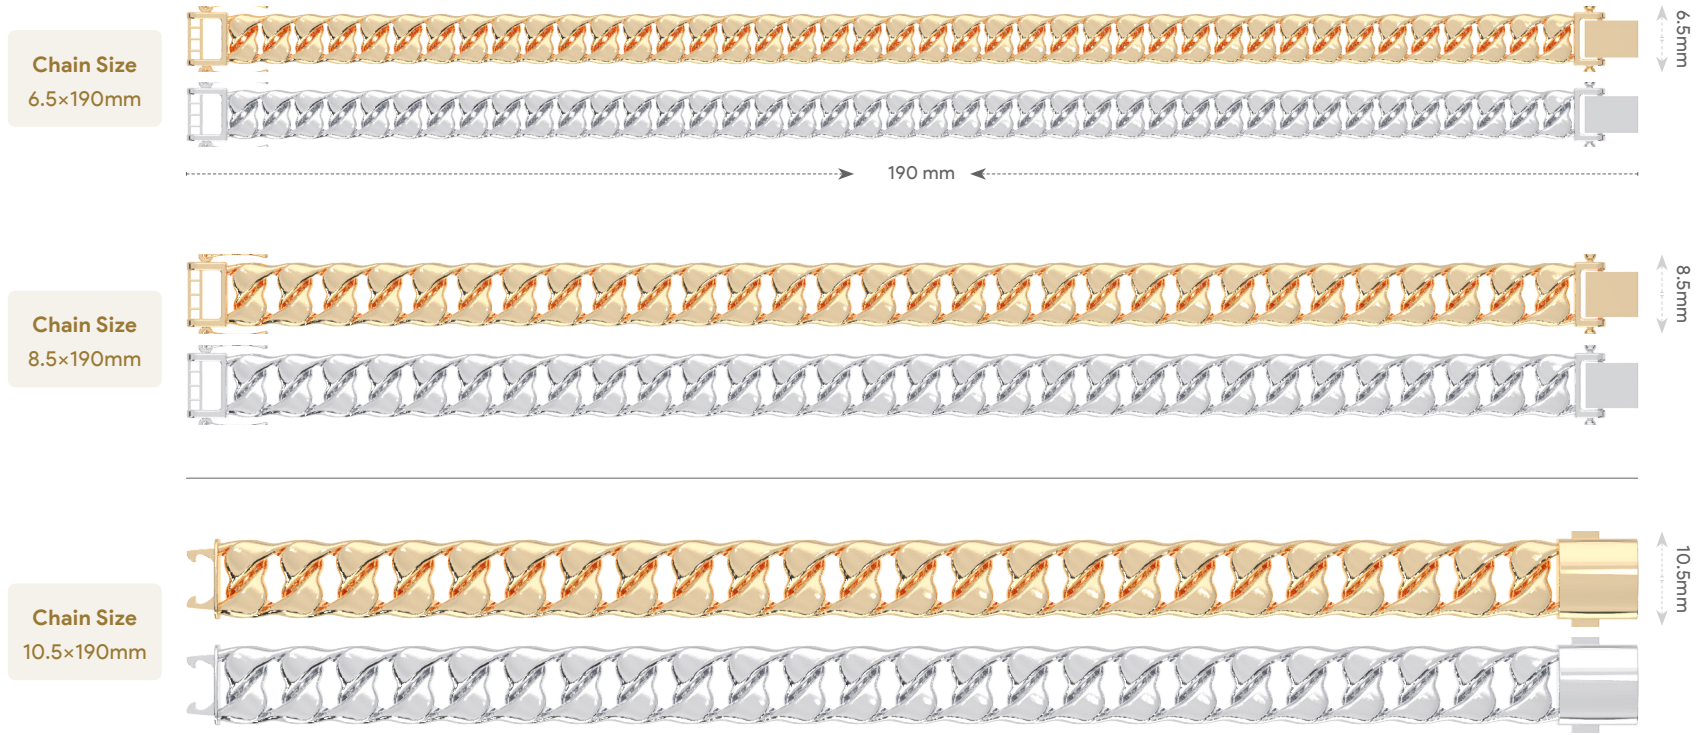

Our Creative

Collection

Octa-link Cuban Chain

HGB0002

SKU	Color	10 Karat	Weight (G)	14 Karat	Weight (G)	18 Karat	Weight (G)	22 Karat	Weight (G)
HGB0002-6.5mm	● Gold ● White	10K	14.52g	14K	16.41g	18K	19.17g	22K	22.36g
HGB0002-8.5mm	● Gold ● White	10K	18.73g	14K	21.16g	18K	24.72g	22K	28.84g
HGB0002-10.5mm	● Gold ● White	10K	25.15g	14K	28.42g	18K	33.20g	22K	38.73g
HGB0002-12.5mm	● Gold ● White	10K	29.14g	14K	32.93g	18K	38.46g	22K	44.88g

Heartbeat Cuban Chain

HGB0003

SKU	Color	10 Karat	Weight (G)	14 Karat	Weight (G)	18 Karat	Weight (G)	22 Karat	Weight (G)
HGB0003-6.5mm	● Gold ● White	10K	13.97g	14K	15.79g	18K	18.44g	22K	21.51g
HGB0003-8.5mm	● Gold ● White	10K	17.68g	14K	19.98g	18K	23.34g	22K	27.23g
HGB0003-10.5mm	● Gold ● White	10K	25.94g	14K	29.31g	18K	34.24g	22K	39.95g