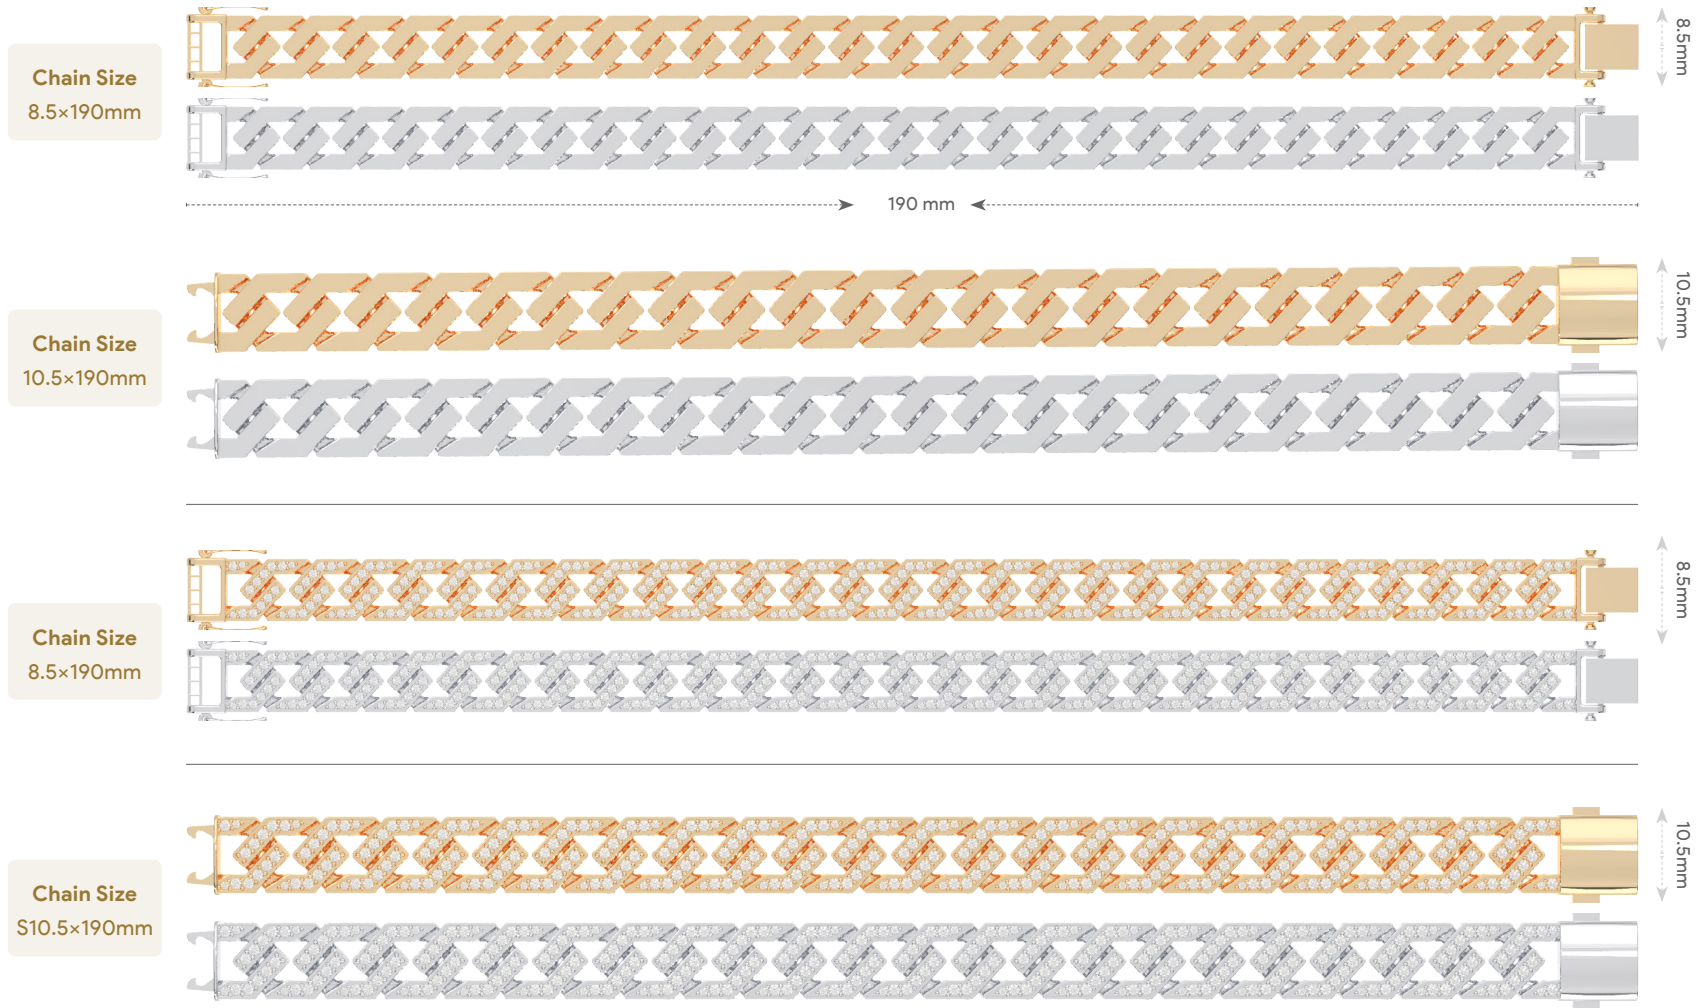

Classic Dome Cuban

HGB0016-S

SKU	Color	10 Karat	Weight (G)	14 Karat	Weight (G)	18 Karat	Weight (G)	22 Karat	Weight (G)
HGB0016S-8.5mm	● Gold ● White	10K	19.14g	14K	21.63g	18K	25.26g	22K	29.48g
HGB0016S-10.5mm	● Gold ● White	10K	24.82g	14K	28.05g	18K	32.76g	22K	38.22g
HGB0016S-12.5mm	● Gold ● White	10K	26.62g	14K	30.08g	18K	35.14g	22K	40.99g

Hexa-Edgy Flat Cuban

HGB0017

SKU	Color	10 Karat	Weight (G)	14 Karat	Weight (G)	18 Karat	Weight (G)	22 Karat	Weight (G)
HGB0017-8.5mm	● Gold ● White	10K	19.02g	14K	21.49g	18K	25.11g	22K	29.29g
HGB0017-10.5mm	● Gold ● White	10K	22.75g	14K	25.71g	18K	30.03g	22K	35.04g
HGB0017S-8.5mm	● Gold ● White	10K	21.45g	14K	24.24g	18K	28.31g	22K	33.03g
HGB0017S-10.5mm	● Gold ● White	10K	25.83g	14K	29.19g	18K	34.10g	22K	39.78g