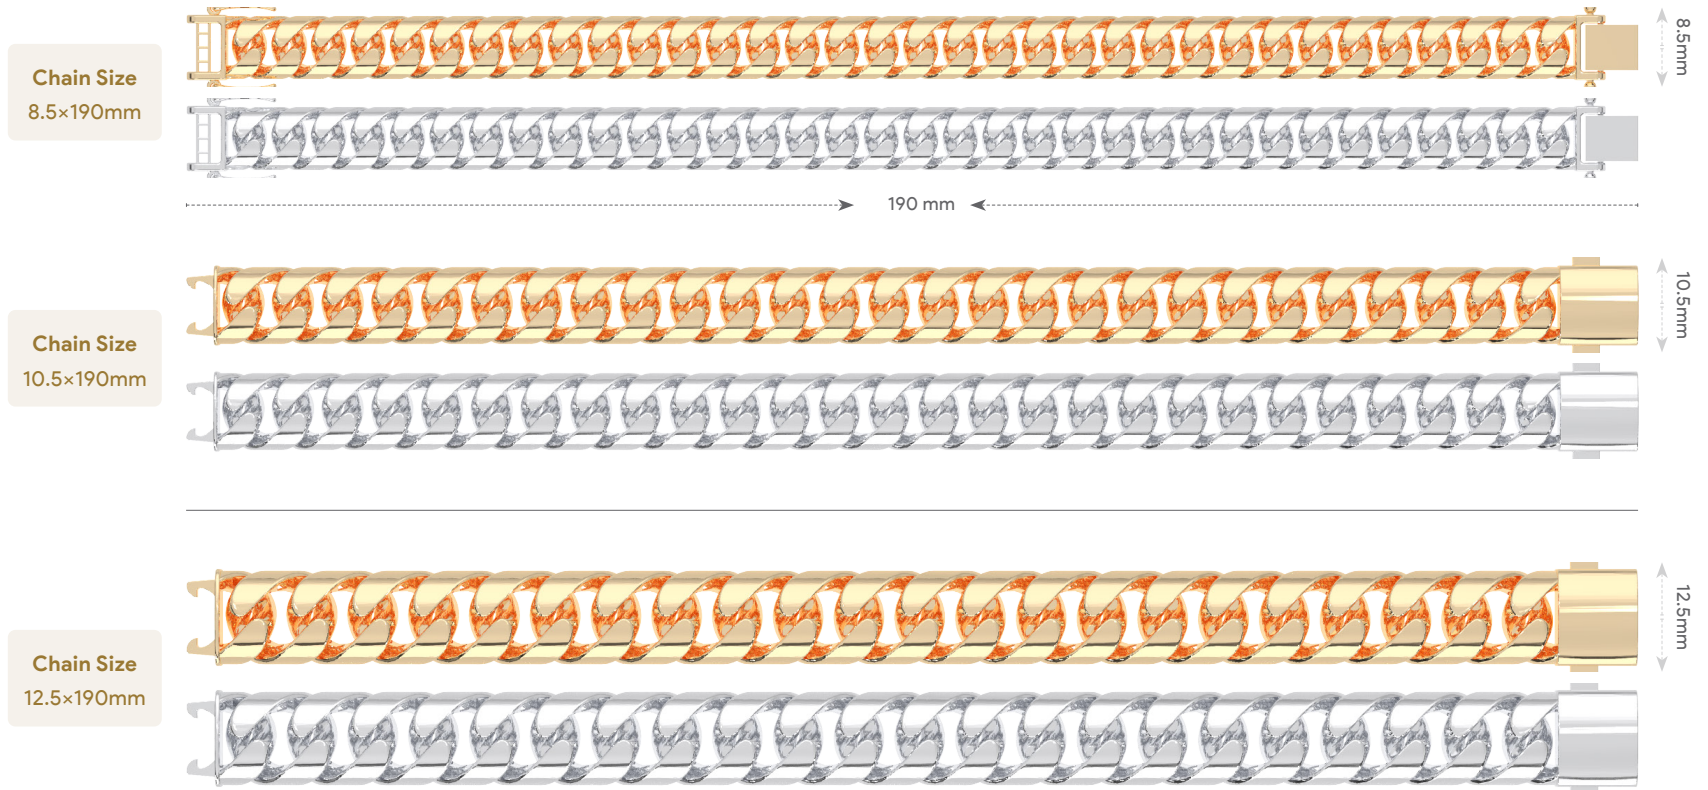

Modern Dome Cuban

HGB0015

SKU	Color	10 Karat	Weight (G)	14 Karat	Weight (G)	18 Karat	Weight (G)	22 Karat	Weight (G)
HGB0015-8.5mm	● Gold ● White	10K	18.07g	14K	20.42g	18K	23.85g	22K	27.83g
HGB0015-10.5mm	● Gold ● White	10K	28.87g	14K	32.62g	18K	38.11g	22K	44.46g
HGB0015-12.5mm	● Gold ● White	10K	32.07g	14K	36.24g	18K	42.33g	22K	49.39g