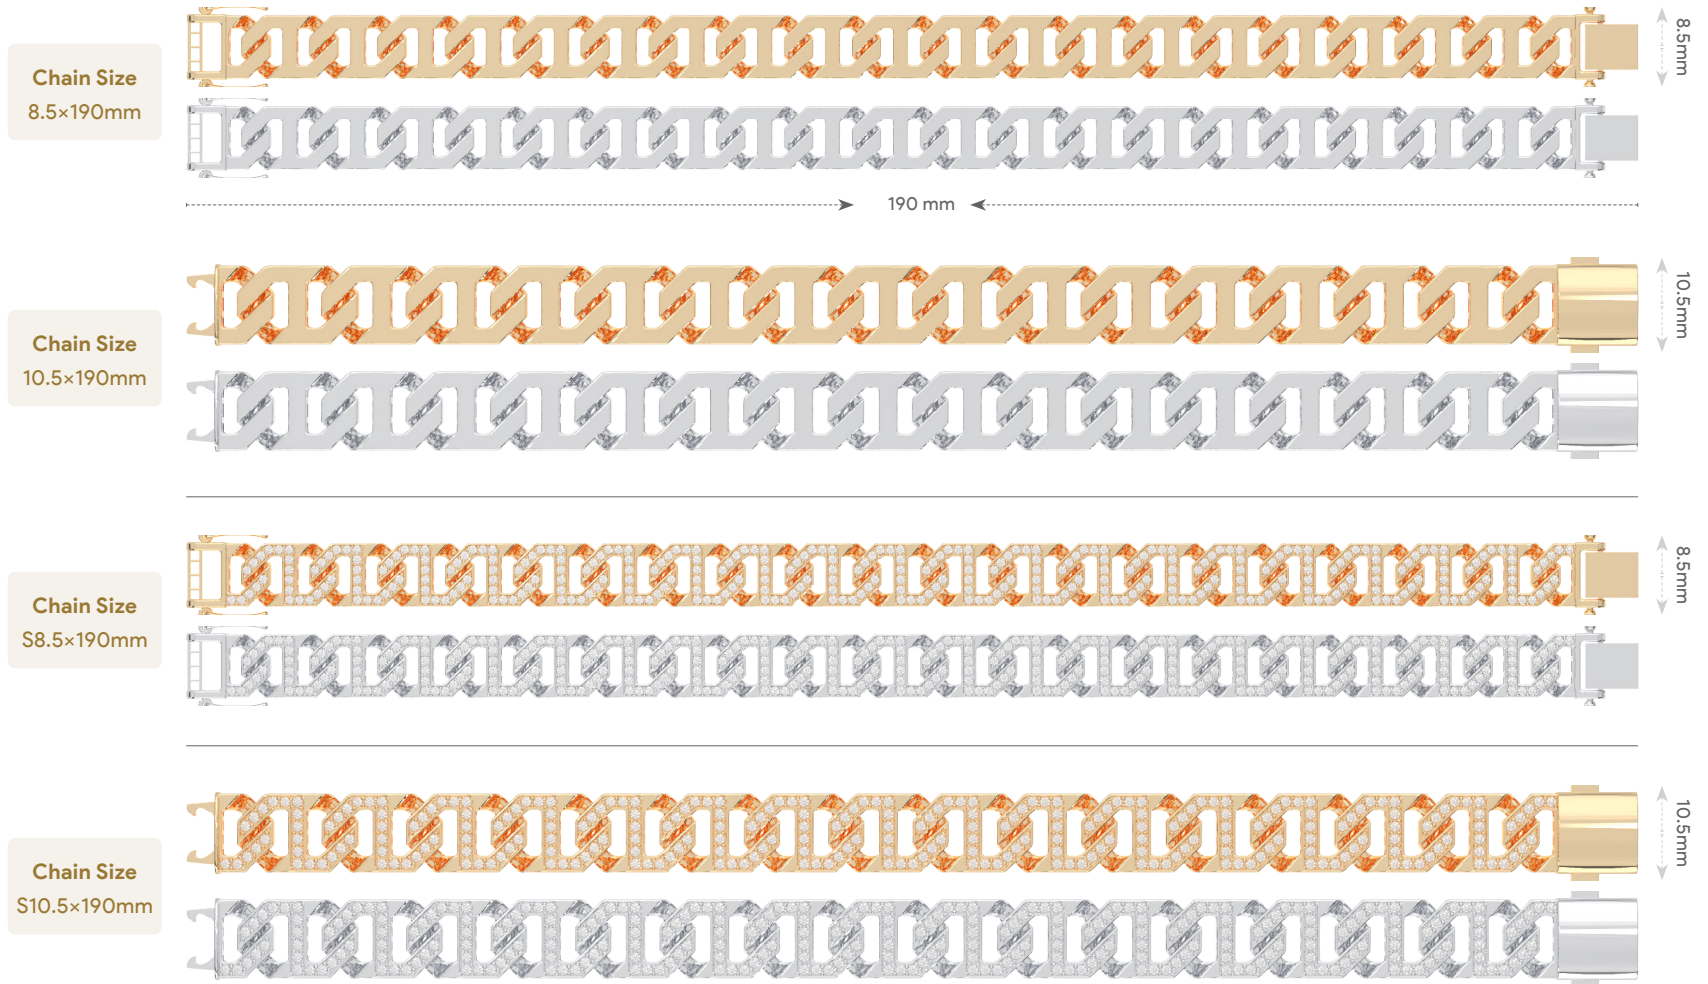

HGB0018

SKU	Color	10 Karat	Weight (G)	14 Karat	Weight (G)	18 Karat	Weight (G)	22 Karat	Weight (G)
HGB0018-8.5mm	● Gold ● White	10K	16.08g	14K	18.17g	18K	21.23g	22K	24.76g
HGB0018-10.5mm	● Gold ● White	10K	22.05g	14K	24.92g	18K	29.11g	22K	33.96g
HGB0018-12.5mm	● Gold ● White	10K	26.10g	14K	29.49g	18K	34.45g	22K	40.19g
HGB0018S-8.5mm	● Gold ● White	10K	19.24g	14K	21.74g	18K	25.40g	22K	29.63g

V-Style Boxy Chain

HGB0020

SKU	Color	10 Karat	Weight (G)	14 Karat	Weight (G)	18 Karat	Weight (G)	22 Karat	Weight (G)
HGB0020-5.5mm	● Gold ● White	10K	17.73g	14K	20.03g	18K	23.40g	22K	27.30g
HGB0021-6.5mm	● Gold ● White	10K	20.78g	14K	23.48g	18K	27.43g	22K	32.00g
HGB0021-7.5mm	● Gold ● White	10K	25.41g	14K	28.71g	18K	33.54g	22K	39.13g

Modern Edge Cuban

HGB0021

SKU	Color	10 Karat	Weight (G)	14 Karat	Weight (G)	18 Karat	Weight (G)	22 Karat	Weight (G)
HGB0021-8.5mm	● Gold ● White	10K	18.20g	14K	20.57g	18K	24.02g	22K	28.03g
HGB0021-10.5mm	● Gold ● White	10K	23.31g	14K	26.34g	18K	30.77g	22K	35.90g
HGB0021-12.5mm	● Gold ● White	10K	27.97g	14K	31.61g	18K	36.92g	22K	43.07g
HGB0021S-10.5mm	● Gold ● White	10K	28.05g	14K	31.70g	18K	37.03g	22K	43.20g

Flat Anchor Chain

HGB0022

SKU	Color	10 Karat	Weight (G)	14 Karat	Weight (G)	18 Karat	Weight (G)	22 Karat	Weight (G)
HGB0022-8.5mm	● Gold ● White	10K	15.86g	14K	17.92g	18K	20.94g	22K	24.42g
HGB0022-10.5mm	● Gold ● White	10K	22.56g	14K	25.49g	18K	29.78g	22K	34.74g
HGB0022S-8.5mm	● Gold ● White	10K	17.77g	14K	20.08g	18K	23.46g	22K	27.37g
HGB0022S-10.5mm	● Gold ● White	10K	25.74g	14K	29.09g	18K	33.98g	22K	39.64g