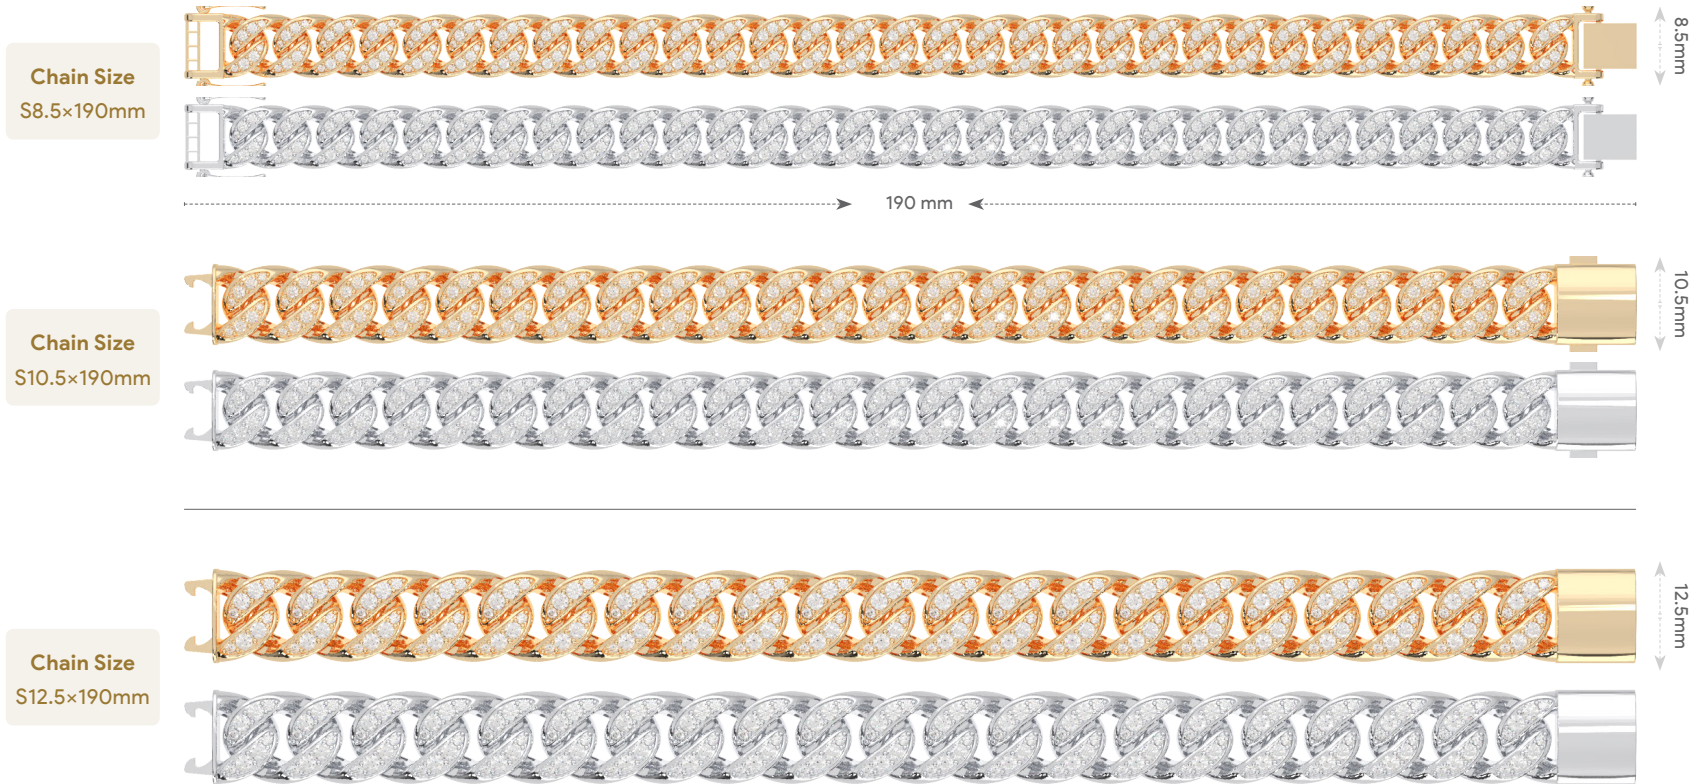

Classic Dome Cuban

HGB0016-S

SKU	Color	10 Karat	Weight (G)	14 Karat	Weight (G)	18 Karat	Weight (G)	22 Karat	Weight (G)
HGB0016S-8.5mm	● Gold ● White	10K	19.14g	14K	21.63g	18K	25.26g	22K	29.48g
HGB0016S-10.5mm	● Gold ● White	10K	24.82g	14K	28.05g	18K	32.76g	22K	38.22g
HGB0016S-12.5mm	● Gold ● White	10K	26.62g	14K	30.08g	18K	35.14g	22K	40.99g