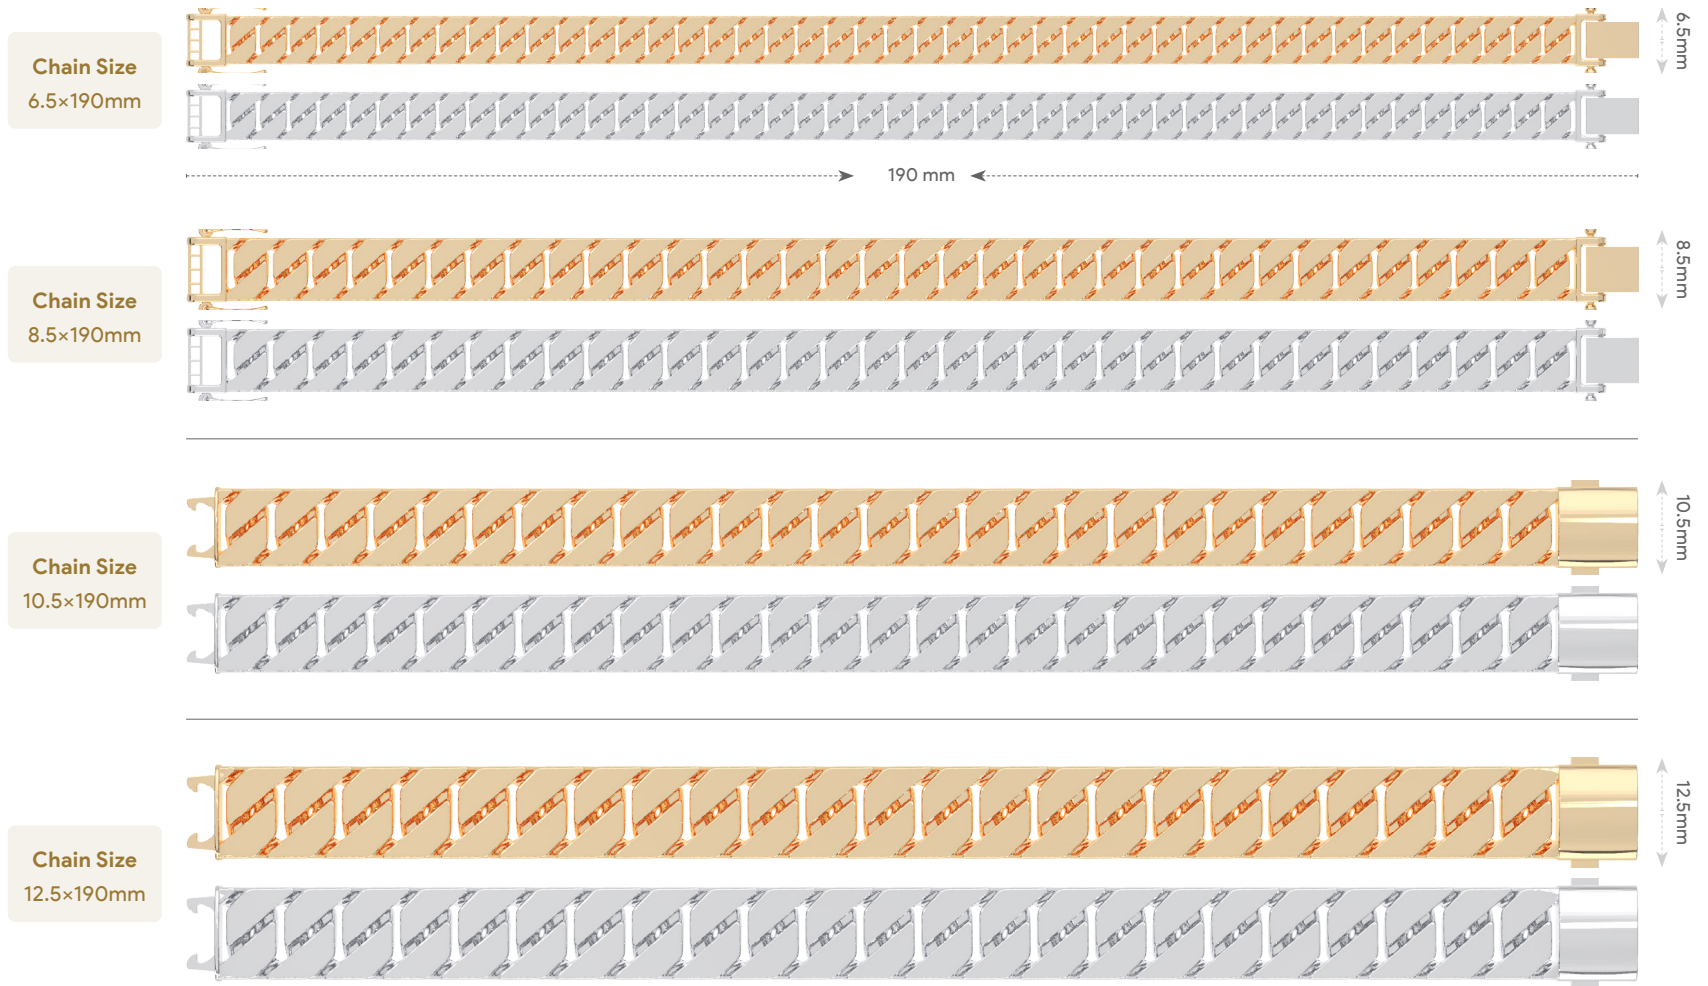

Octaluxe Flat Link Cuban

HGB0008

SKU	Color	10 Karat	Weight (G)	14 Karat	Weight (G)	18 Karat	Weight (G)	22 Karat	Weight (G)
HGB0008-6.5mm	● Gold ● White	10K	15.36g	14K	17.36g	18K	20.28g	22K	23.65g
HGB0008-8.5mm	● Gold ● White	10K	20.67g	14K	23.36g	18K	27.28g	22K	31.83g
HGB0008-10.5mm	● Gold ● White	10K	25.64g	14K	28.97g	18K	33.84g	22K	39.49g
HGB0008-12.5mm	● Gold ● White	10K	30.69g	14K	34.68g	18K	40.51g	22K	47.26g