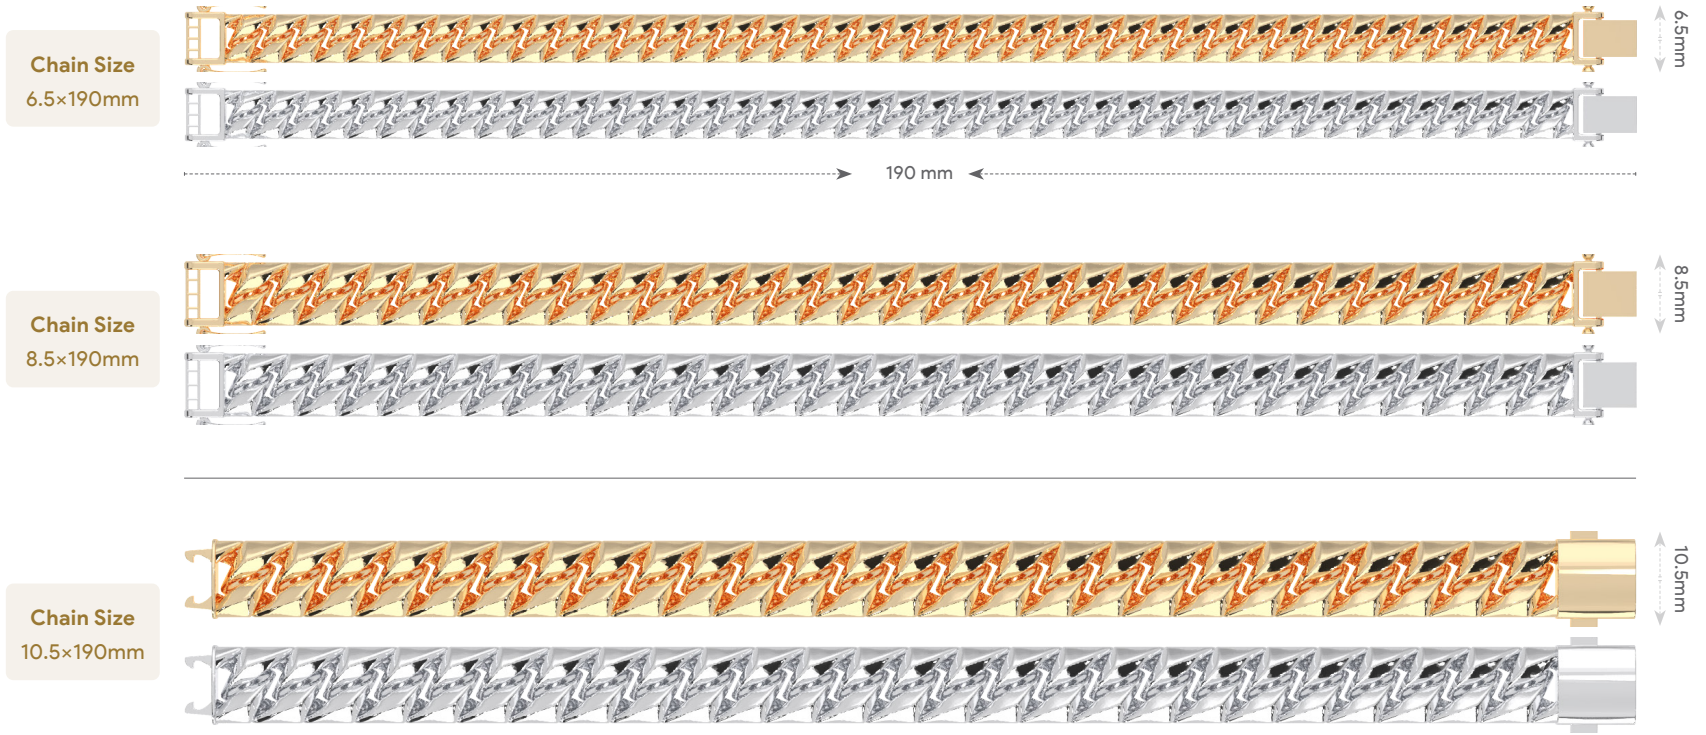

Tri-Spike Cuban Chain

HGB0005

SKU	Color	10 Karat	Weight (G)	14 Karat	Weight (G)	18 Karat	Weight (G)	22 Karat	Weight (G)
HGB0005-6.5mm	● Gold ● White	10K	14.21g	14K	16.06g	18K	18.76g	22K	21.88g
HGB0005-8.5mm	● Gold ● White	10K	18.28g	14K	20.66g	18K	24.13g	22K	28.15g
HGB0005-10.5mm	● Gold ● White	10K	25.57g	14K	28.89g	18K	33.75g	22K	39.38g