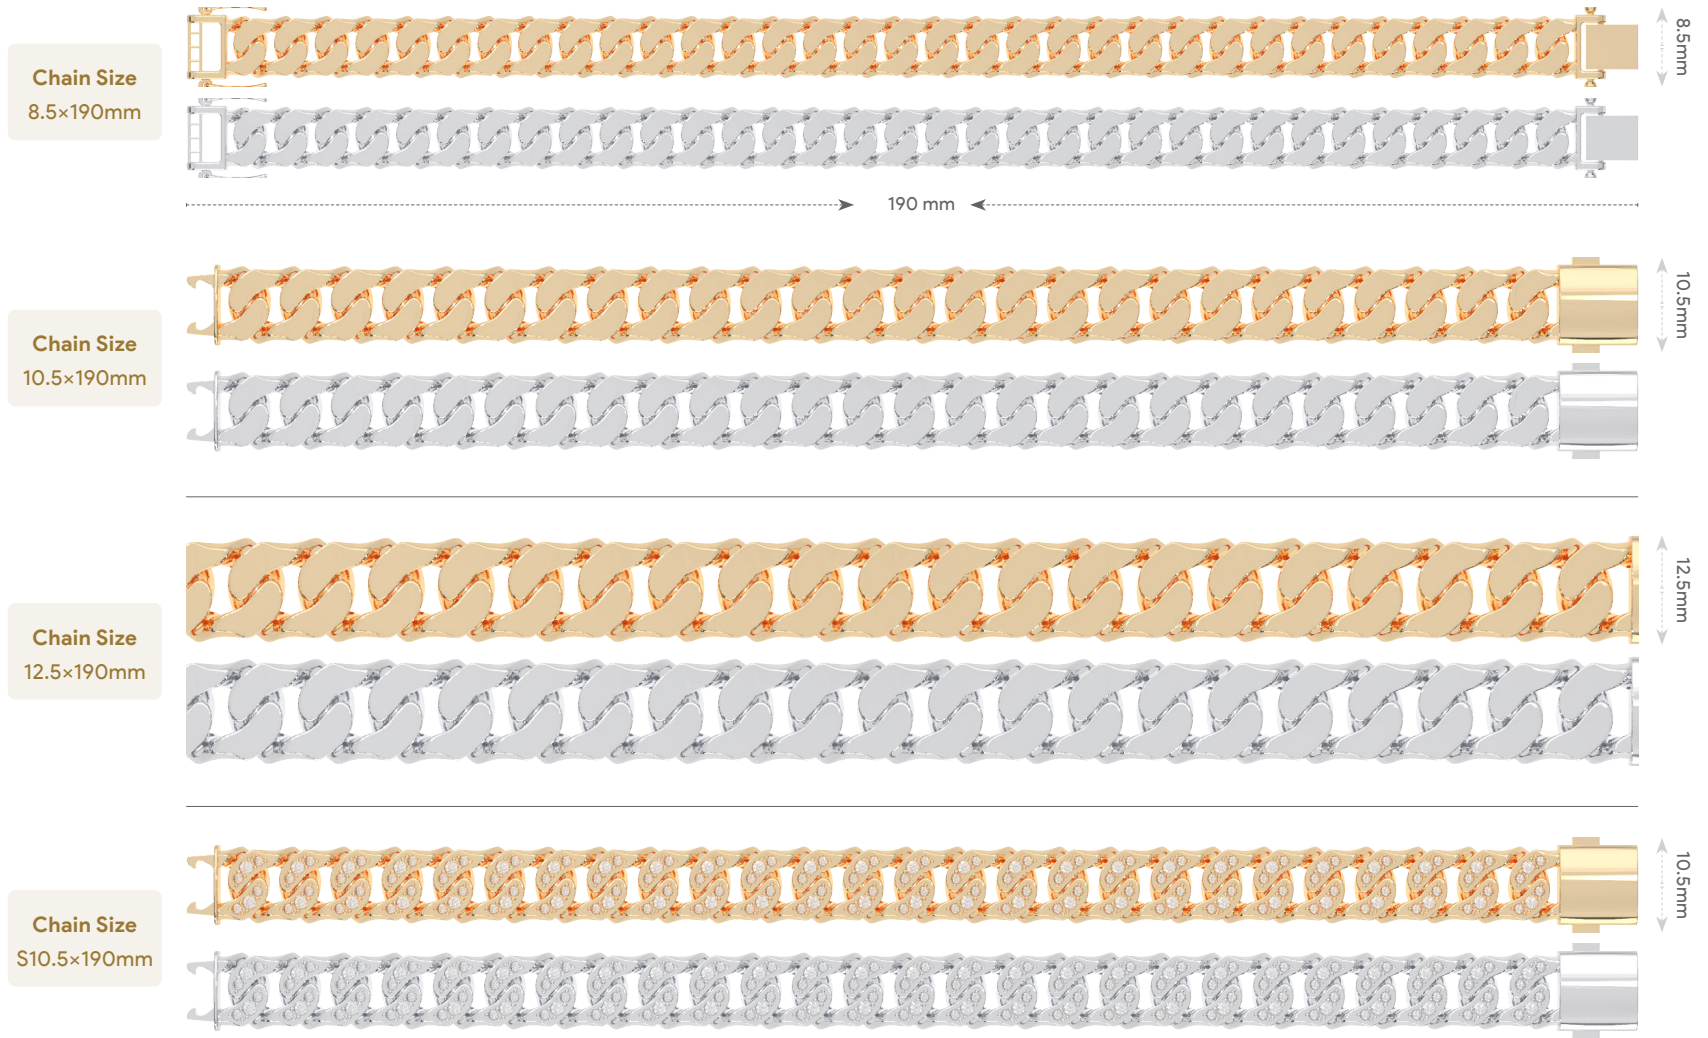

Modern Edge Cuban

HGB0021

SKU	Color	10 Karat	Weight (G)	14 Karat	Weight (G)	18 Karat	Weight (G)	22 Karat	Weight (G)
HGB0021-8.5mm	● Gold ● White	10K	18.20g	14K	20.57g	18K	24.02g	22K	28.03g
HGB0021-10.5mm	● Gold ● White	10K	23.31g	14K	26.34g	18K	30.77g	22K	35.90g
HGB0021-12.5mm	● Gold ● White	10K	27.97g	14K	31.61g	18K	36.92g	22K	43.07g
HGB0021S-10.5mm	● Gold ● White	10K	28.05g	14K	31.70g	18K	37.03g	22K	43.20g