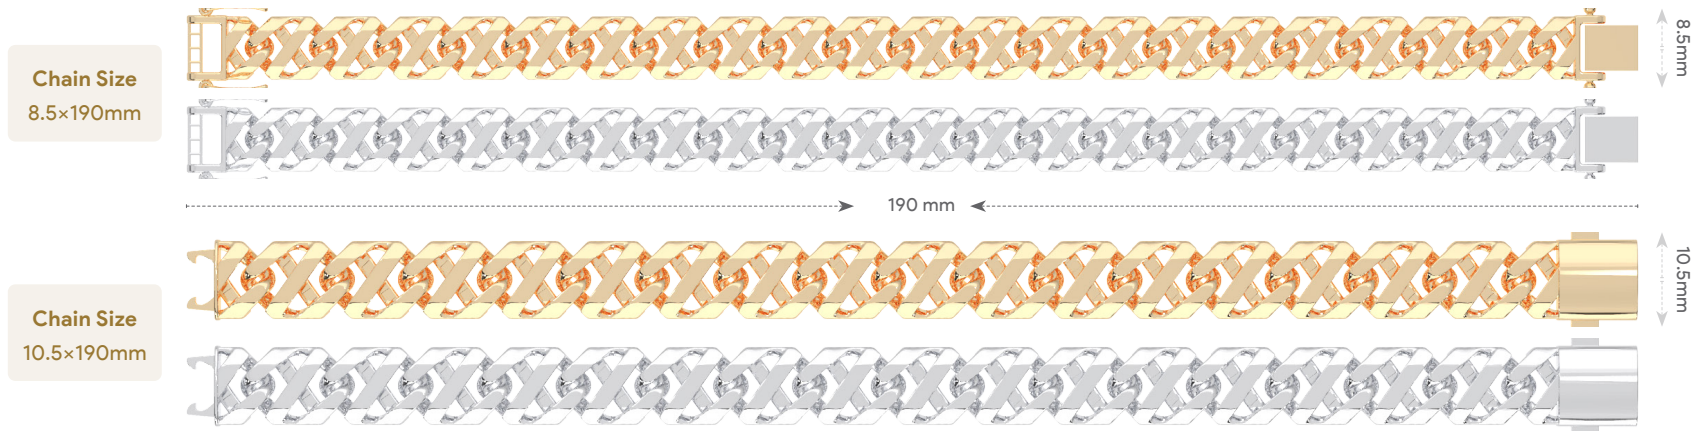

Hexa-Z Chain

HGB0025

SKU	Color	10 Karat	Weight (G)	14 Karat	Weight (G)	18 Karat	Weight (G)	22 Karat	Weight (G)
HGB0025-8.5mm	● Gold ● White	10K	16.50g	14K	18.65g	18K	21.78g	22K	25.41g
HGB0025-10.5mm	● Gold ● White	10K	22.18g	14K	25.06g	18K	29.28g	22K	34.16g