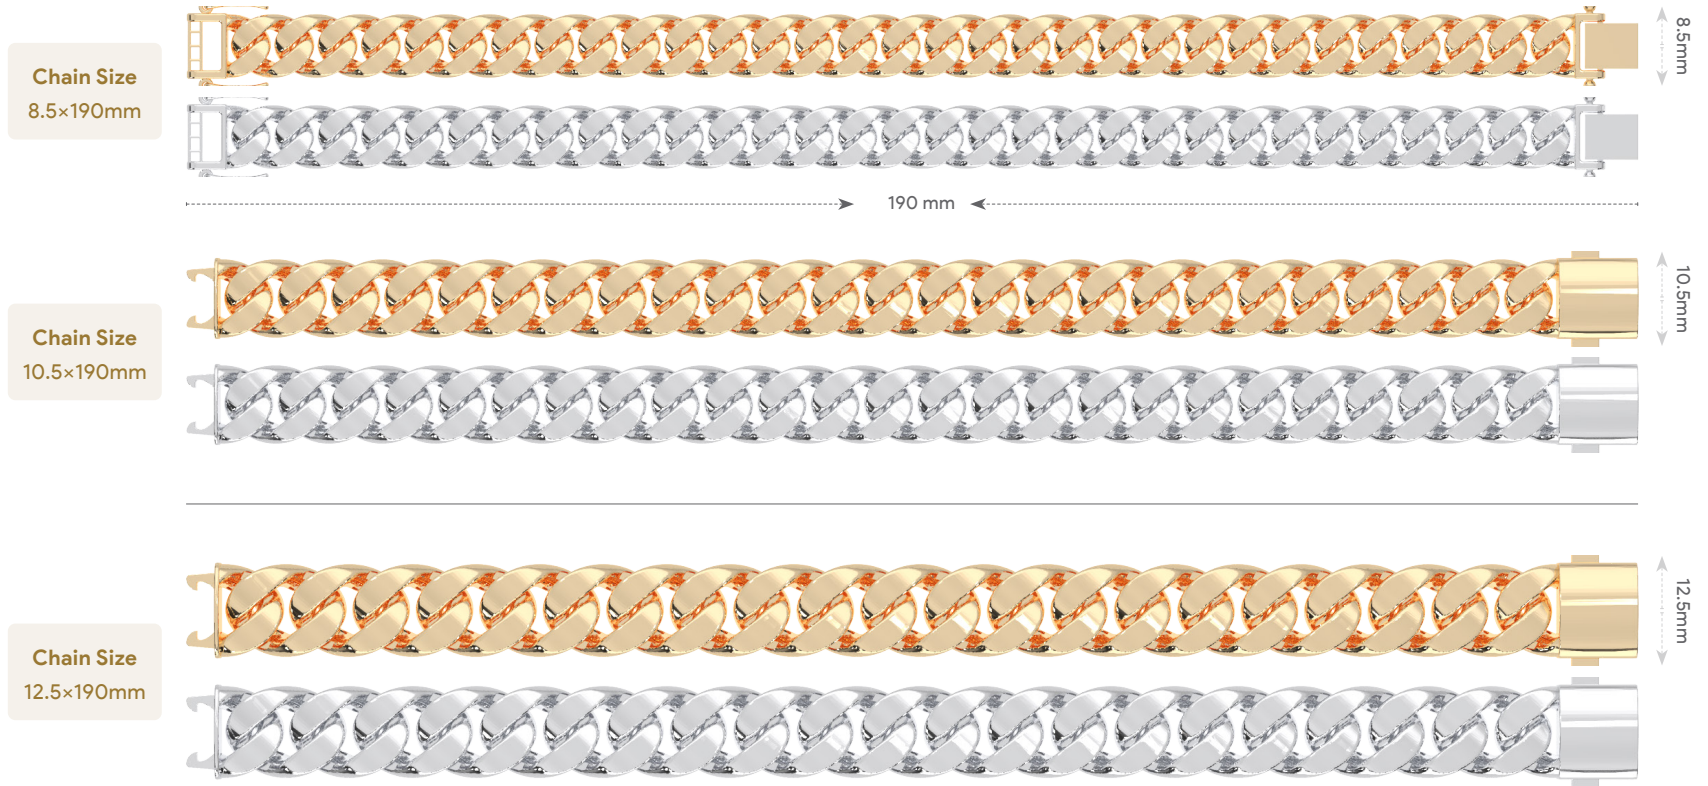

Classic Dome Cuban

HGB0016

SKU	Color	10 Karat	Weight (G)	14 Karat	Weight (G)	18 Karat	Weight (G)	22 Karat	Weight (G)
HGB0016-8.5mm	● Gold ● White	10K	17.50g	14K	19.78g	18K	23.10g	22K	26.95g
HGB0016-10.5mm	● Gold ● White	10K	23.12g	14K	26.13g	18K	30.52g	22K	35.60g
HGB0016-12.5mm	● Gold ● White	10K	25.80g	14K	29.15g	18K	34.06g	22K	39.73g