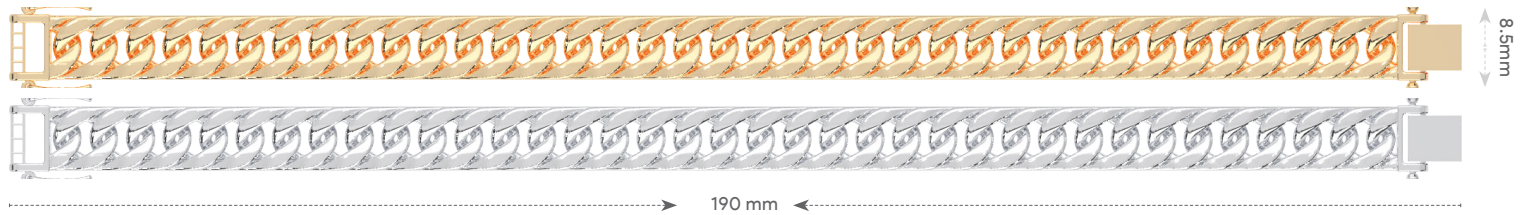

Chain Size
8.5×190mm