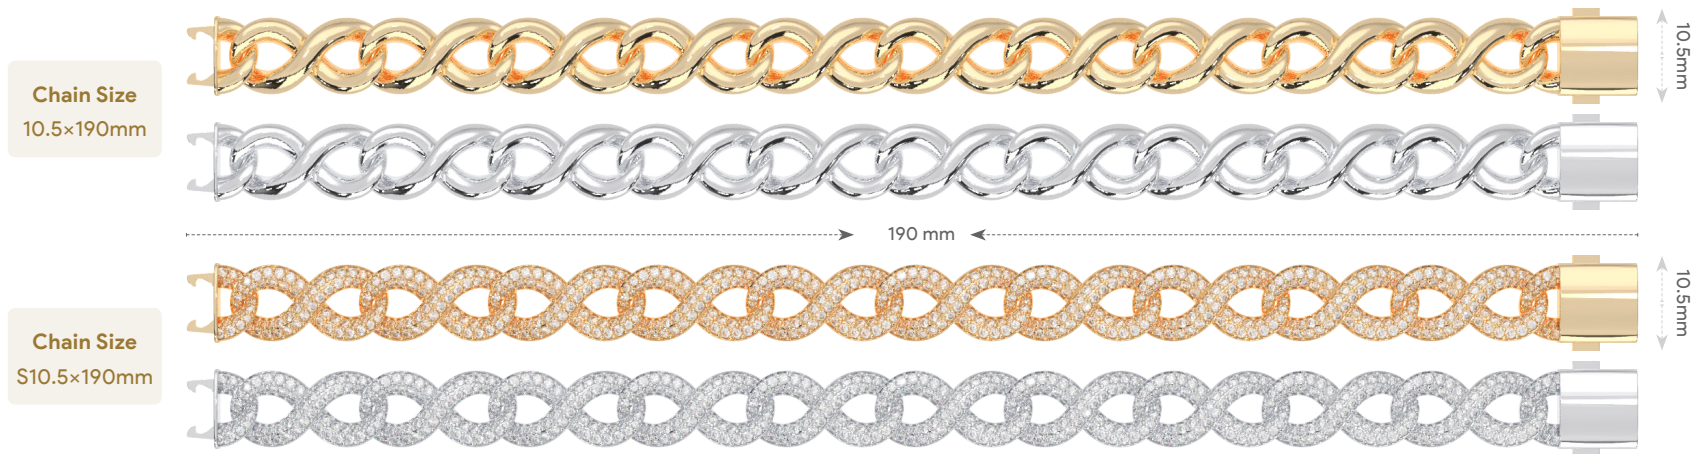

V-Style Boxy Chain

HGB0020

SKU	Color	10 Karat	Weight (G)	14 Karat	Weight (G)	18 Karat	Weight (G)	22 Karat	Weight (G)
HGB0020-5.5mm	● Gold ● White	10K	17.73g	14K	20.03g	18K	23.40g	22K	27.30g
HGB0021-6.5mm	● Gold ● White	10K	20.78g	14K	23.48g	18K	27.43g	22K	32.00g
HGB0021-7.5mm	● Gold ● White	10K	25.41g	14K	28.71g	18K	33.54g	22K	39.13g

Modern Edge Cuban

HGB0021

SKU	Color	10 Karat	Weight (G)	14 Karat	Weight (G)	18 Karat	Weight (G)	22 Karat	Weight (G)
HGB0021-8.5mm	● Gold ● White	10K	18.20g	14K	20.57g	18K	24.02g	22K	28.03g
HGB0021-10.5mm	● Gold ● White	10K	23.31g	14K	26.34g	18K	30.77g	22K	35.90g
HGB0021-12.5mm	● Gold ● White	10K	27.97g	14K	31.61g	18K	36.92g	22K	43.07g
HGB0021S-10.5mm	● Gold ● White	10K	28.05g	14K	31.70g	18K	37.03g	22K	43.20g

Flat Anchor Chain

HGB0022

SKU	Color	10 Karat	Weight (G)	14 Karat	Weight (G)	18 Karat	Weight (G)	22 Karat	Weight (G)
HGB0022-8.5mm	● Gold ● White	10K	15.86g	14K	17.92g	18K	20.94g	22K	24.42g
HGB0022-10.5mm	● Gold ● White	10K	22.56g	14K	25.49g	18K	29.78g	22K	34.74g
HGB0022S-8.5mm	● Gold ● White	10K	17.77g	14K	20.08g	18K	23.46g	22K	27.37g
HGB0022S-10.5mm	● Gold ● White	10K	25.74g	14K	29.09g	18K	33.98g	22K	39.64g

Infinity Chain

HGB0023

SKU	Color	10 Karat	Weight (G)	14 Karat	Weight (G)	18 Karat	Weight (G)	22 Karat	Weight (G)
HGB0023-10.5mm	● Gold ● White	10K	18.17g	14K	20.53g	18K	23.98g	22K	27.98g
HGB0023S-10.5mm	● Gold ● White	10K	21.67g	14K	24.49g	18K	28.60g	22K	33.37g