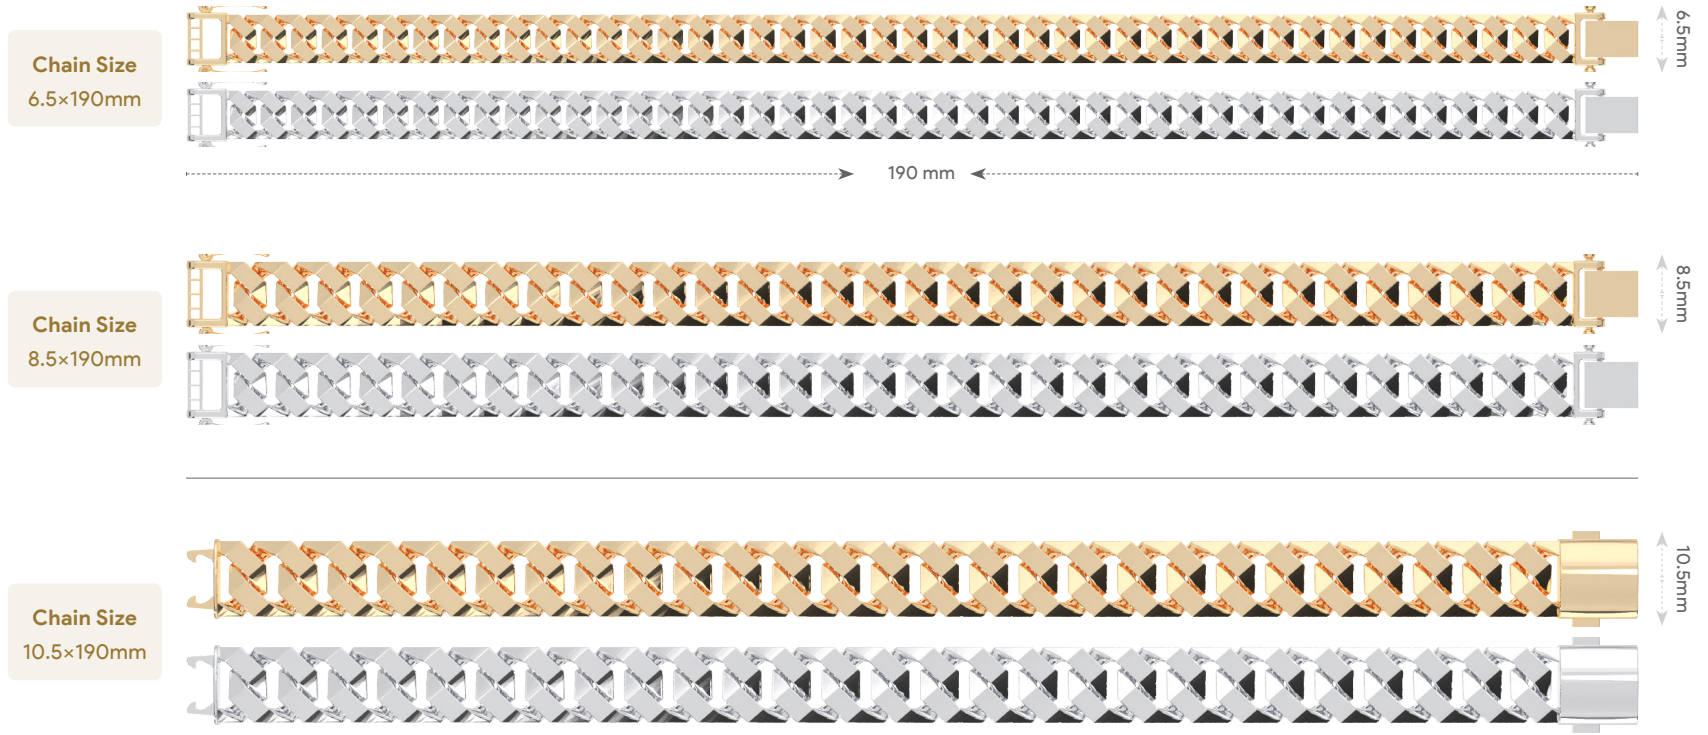

Octa-facet Cuban Chain

HGB0009

SKU	Color	10 Karat	Weight (G)	14 Karat	Weight (G)	18 Karat	Weight (G)	22 Karat	Weight (G)
HGB0009-6.5mm	● Gold ● White	10K	14.44g	14K	16.32g	18K	19.06g	22K	22.24g
HGB0009-8.5mm	● Gold ● White	10K	17.81g	14K	20.13g	18K	23.51g	22K	27.43g
HGB0009-10.5mm	● Gold ● White	10K	22.06g	14K	24.93g	18K	29.12g	22K	33.97g