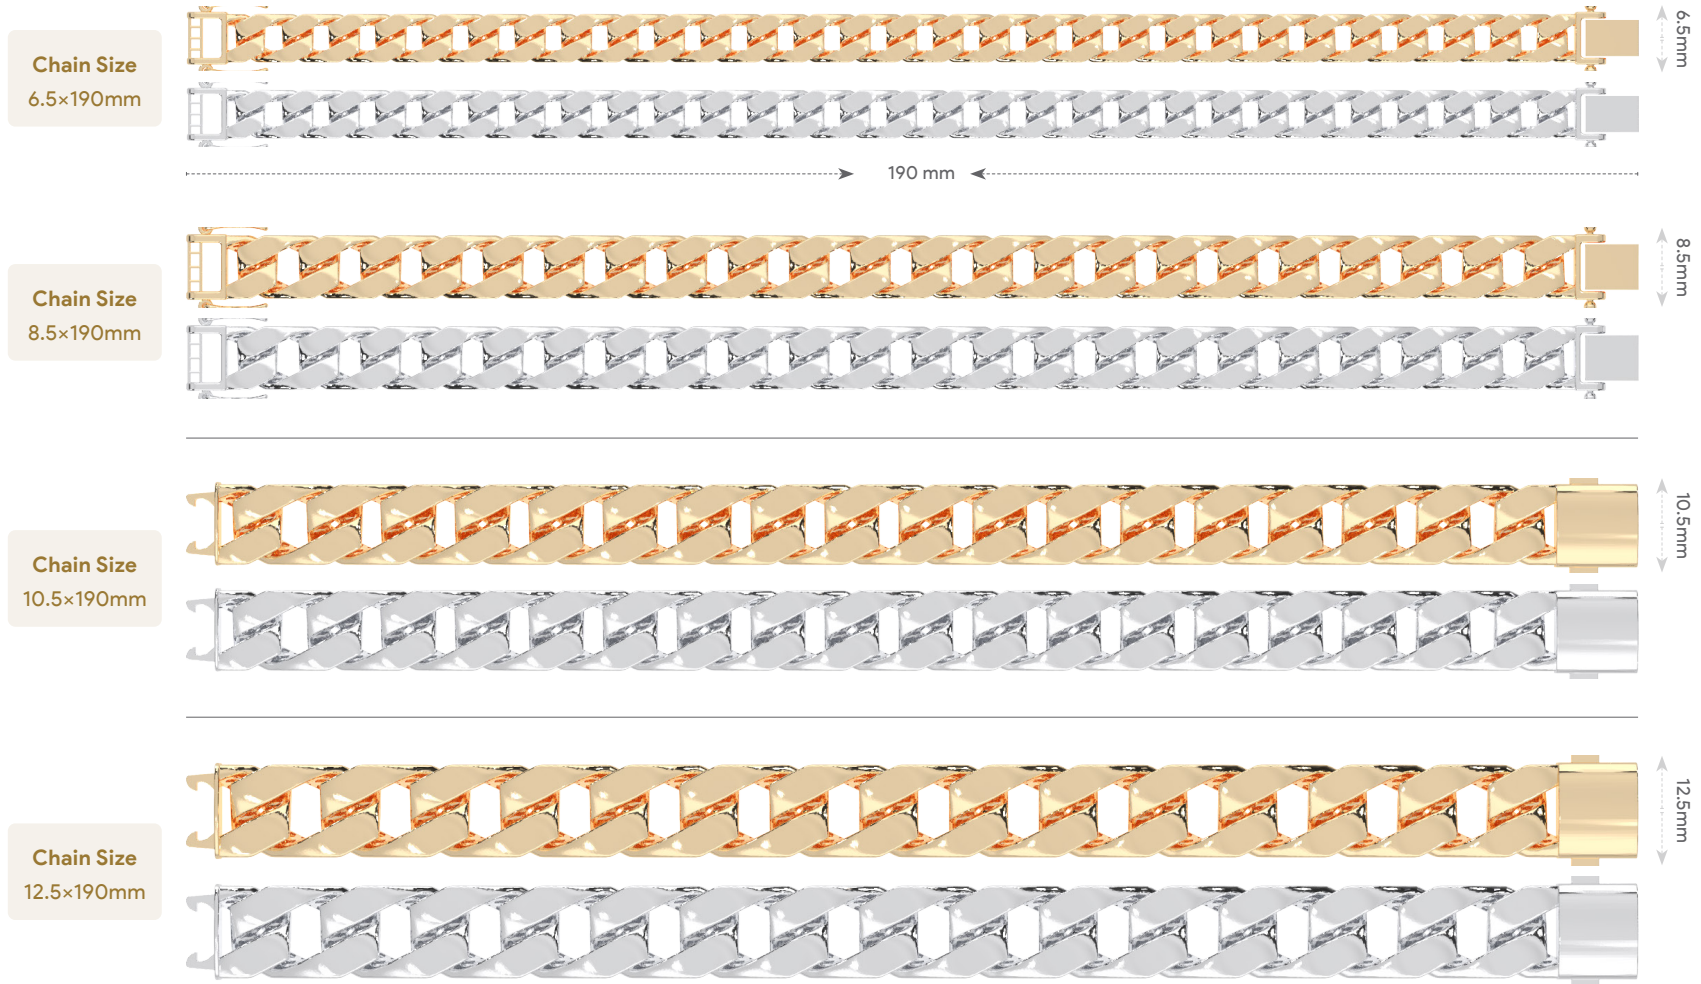

Our Creative

Collection

Octa-link Cuban Chain

HGB0002

SKU	Color	10 Karat	Weight (G)	14 Karat	Weight (G)	18 Karat	Weight (G)	22 Karat	Weight (G)
HGB0002-6.5mm	● Gold ● White	10K	14.52g	14K	16.41g	18K	19.17g	22K	22.36g
HGB0002-8.5mm	● Gold ● White	10K	18.73g	14K	21.16g	18K	24.72g	22K	28.84g
HGB0002-10.5mm	● Gold ● White	10K	25.15g	14K	28.42g	18K	33.20g	22K	38.73g
HGB0002-12.5mm	● Gold ● White	10K	29.14g	14K	32.93g	18K	38.46g	22K	44.88g