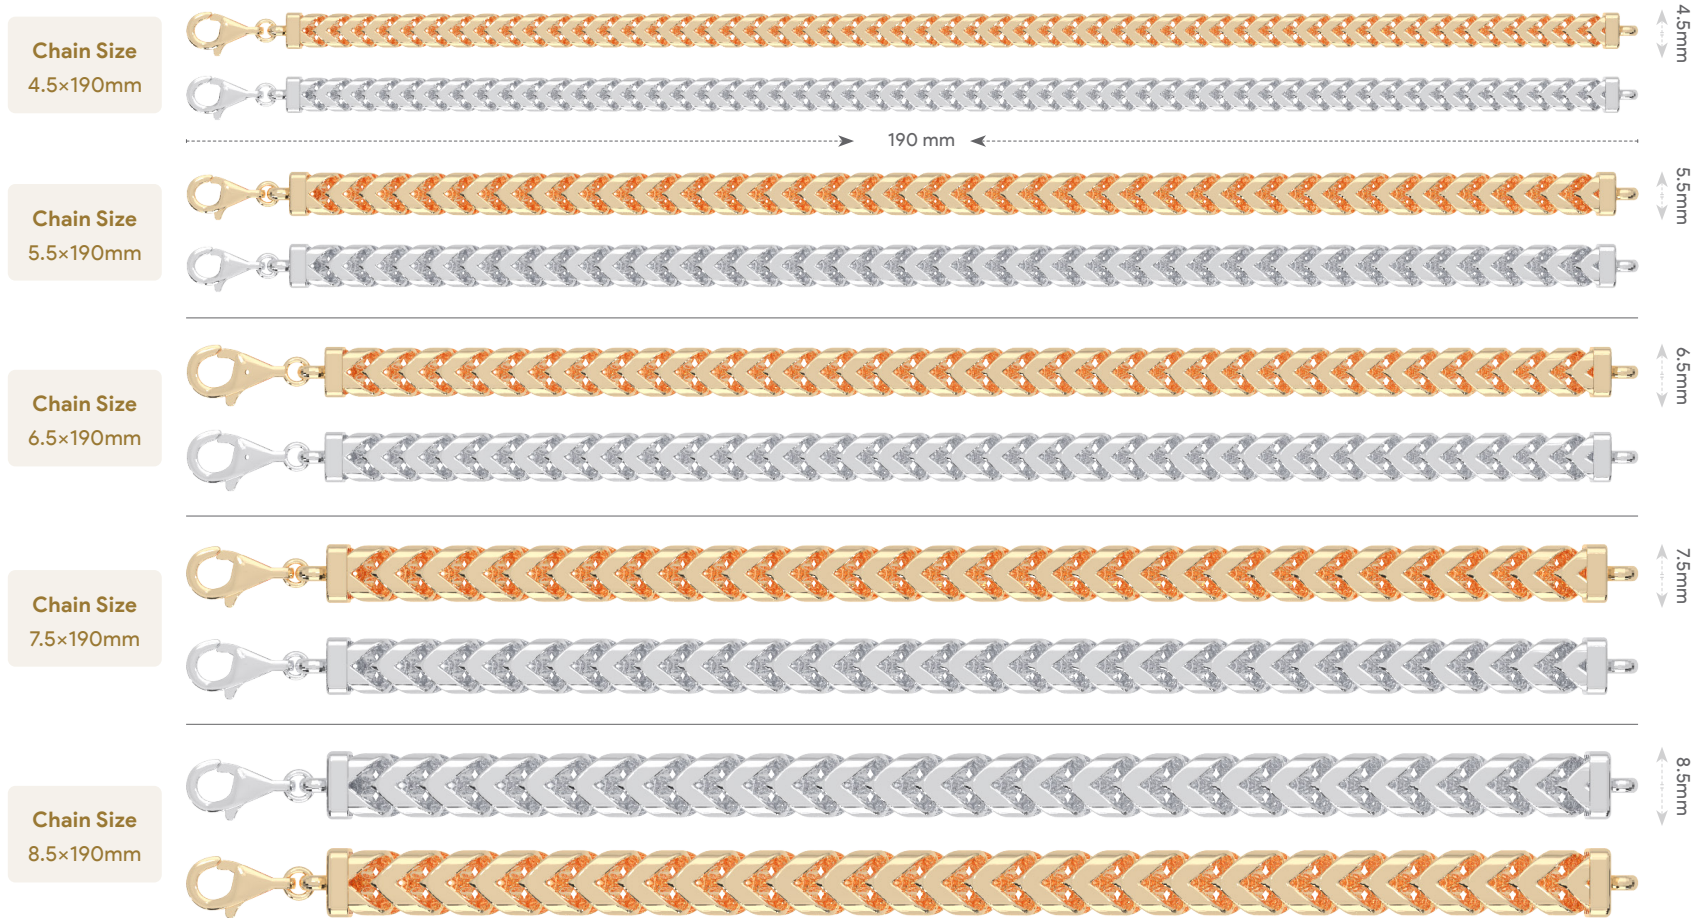

Franco Chain

HGB0013

SKU	Color	10 Karat	Weight (G)	14 Karat	Weight (G)	18 Karat	Weight (G)	22 Karat	Weight (G)
HGB0013-4.5mm	● Gold ● White	10K	14.93g	14K	16.87g	18K	19.71g	22K	22.99g
HGB0013-5.5mm	● Gold ● White	10K	16.69g	14K	18.86g	18K	22.03g	22K	25.70g
HGB0013-6.5mm	● Gold ● White	10K	21.47g	14K	24.26g	18K	28.34g	22K	33.06g
HGB0013-7.5mm	● Gold ● White	10K	24.95g	14K	28.19g	18K	32.93g	22K	38.42g
HGB0013-8.5mm	● Gold ● White	10K	26.17g	14K	29.57g	18K	34.54g	22K	40.30g