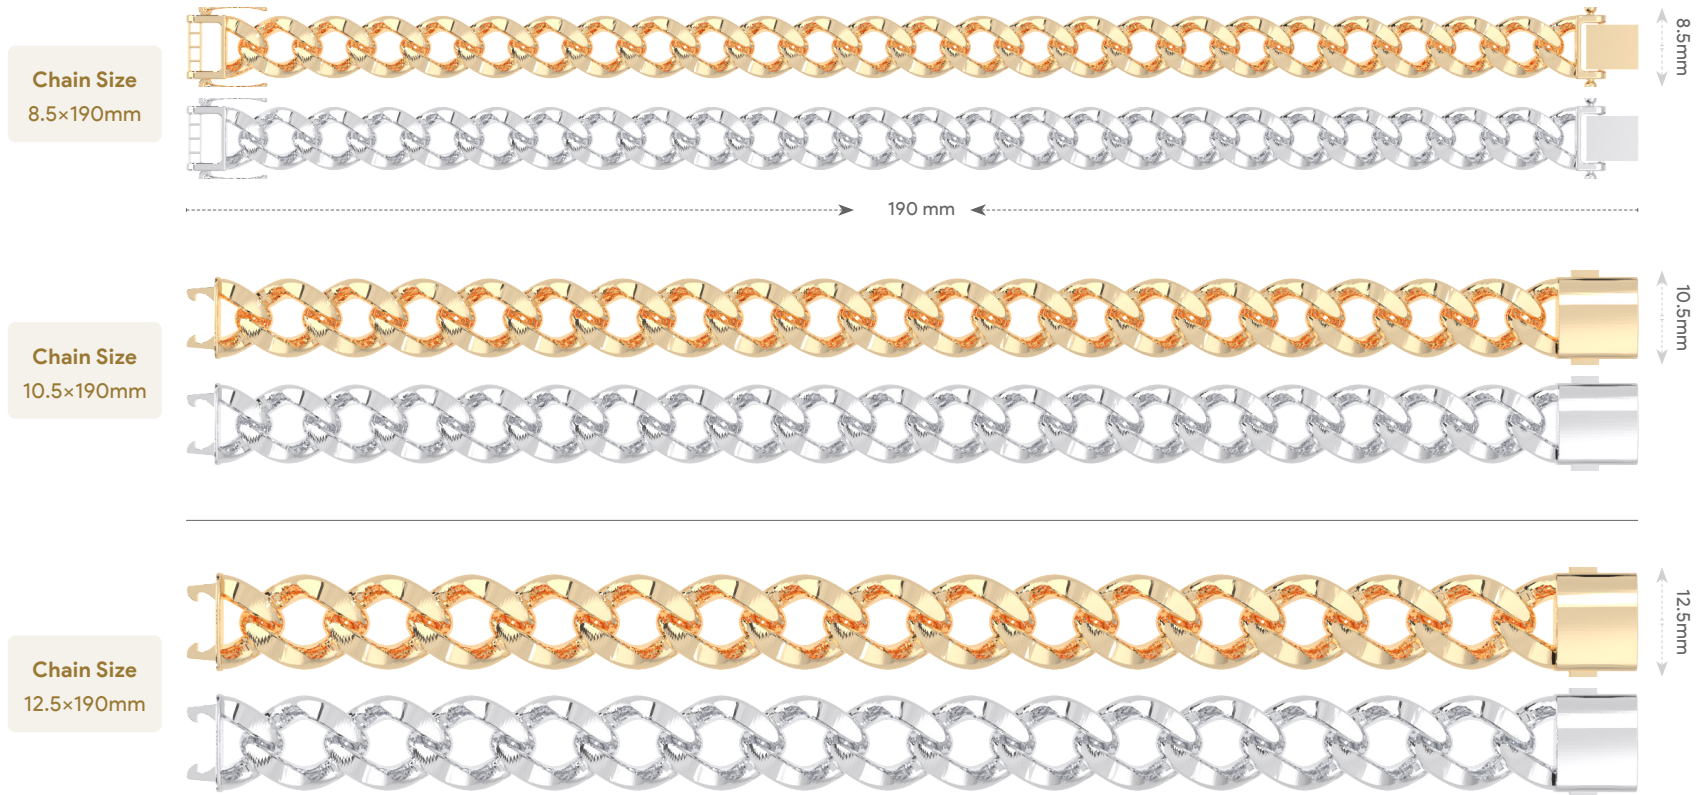

Tri-Spike Cuban Chain

HGB0005

SKU	Color	10 Karat	Weight (G)	14 Karat	Weight (G)	18 Karat	Weight (G)	22 Karat	Weight (G)
HGB0005-6.5mm	● Gold ● White	10K	14.21g	14K	16.06g	18K	18.76g	22K	21.88g
HGB0005-8.5mm	● Gold ● White	10K	18.28g	14K	20.66g	18K	24.13g	22K	28.15g
HGB0005-10.5mm	● Gold ● White	10K	25.57g	14K	28.89g	18K	33.75g	22K	39.38g

Octaluxe Flat Link Cuban

HGB0008

SKU	Color	10 Karat	Weight (G)	14 Karat	Weight (G)	18 Karat	Weight (G)	22 Karat	Weight (G)
HGB0008-6.5mm	● Gold ● White	10K	15.36g	14K	17.36g	18K	20.28g	22K	23.65g
HGB0008-8.5mm	● Gold ● White	10K	20.67g	14K	23.36g	18K	27.28g	22K	31.83g
HGB0008-10.5mm	● Gold ● White	10K	25.64g	14K	28.97g	18K	33.84g	22K	39.49g
HGB0008-12.5mm	● Gold ● White	10K	30.69g	14K	34.68g	18K	40.51g	22K	47.26g

Octa-facet Cuban Chain

HGB0009

SKU	Color	10 Karat	Weight (G)	14 Karat	Weight (G)	18 Karat	Weight (G)	22 Karat	Weight (G)
HGB0009-6.5mm	● Gold ● White	10K	14.44g	14K	16.32g	18K	19.06g	22K	22.24g
HGB0009-8.5mm	● Gold ● White	10K	17.81g	14K	20.13g	18K	23.51g	22K	27.43g
HGB0009-10.5mm	● Gold ● White	10K	22.06g	14K	24.93g	18K	29.12g	22K	33.97g

Modern Cuban Chain

HGB0010

SKU	Color	10 Karat	Weight (G)	14 Karat	Weight (G)	18 Karat	Weight (G)	22 Karat	Weight (G)
HGB0010-8.5mm	● Gold ● White	10K	13.72g	14K	15.50g	18K	18.11g	22K	21.13g
HGB0010-10.5mm	● Gold ● White	10K	19.36g	14K	21.88g	18K	25.56g	22K	29.81g
HGB0010-12.5mm	● Gold ● White	10K	21.21g	14K	23.97g	18K	28.00g	22K	32.66g