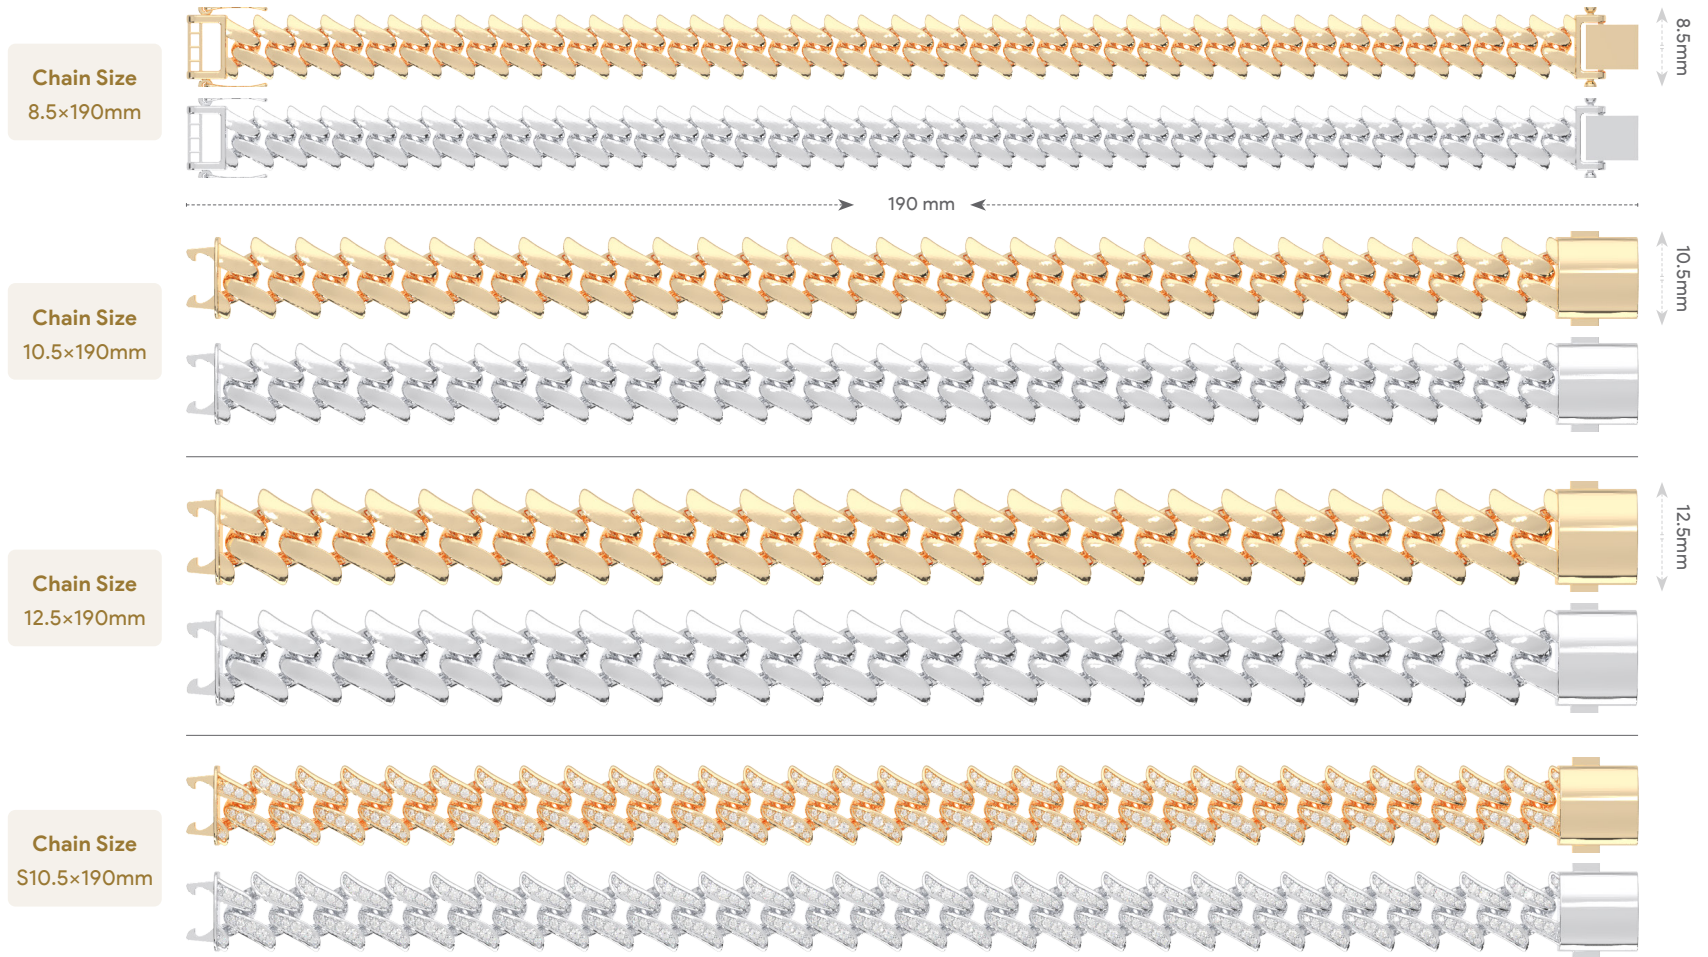

Angel Wing Cuban Chain

HGB0006

SKU	Color	10 Karat	Weight (G)	14 Karat	Weight (G)	18 Karat	Weight (G)	22 Karat	Weight (G)
HGB0006-8.5mm	● Gold ● White	10K	18.14g	14K	20.50g	18K	23.94g	22K	27.94g
HGB0006-10.5mm	● Gold ● White	10K	21.01g	14K	23.74g	18K	27.73g	22K	32.36g
HGB0006-12.5mm	● Gold ● White	10K	27.65g	14K	31.24g	18K	36.50g	22K	42.58g
HGB0006S-10.5mm	● Gold ● White	10K	22.65g	14K	25.59g	18K	29.90g	22K	34.88g