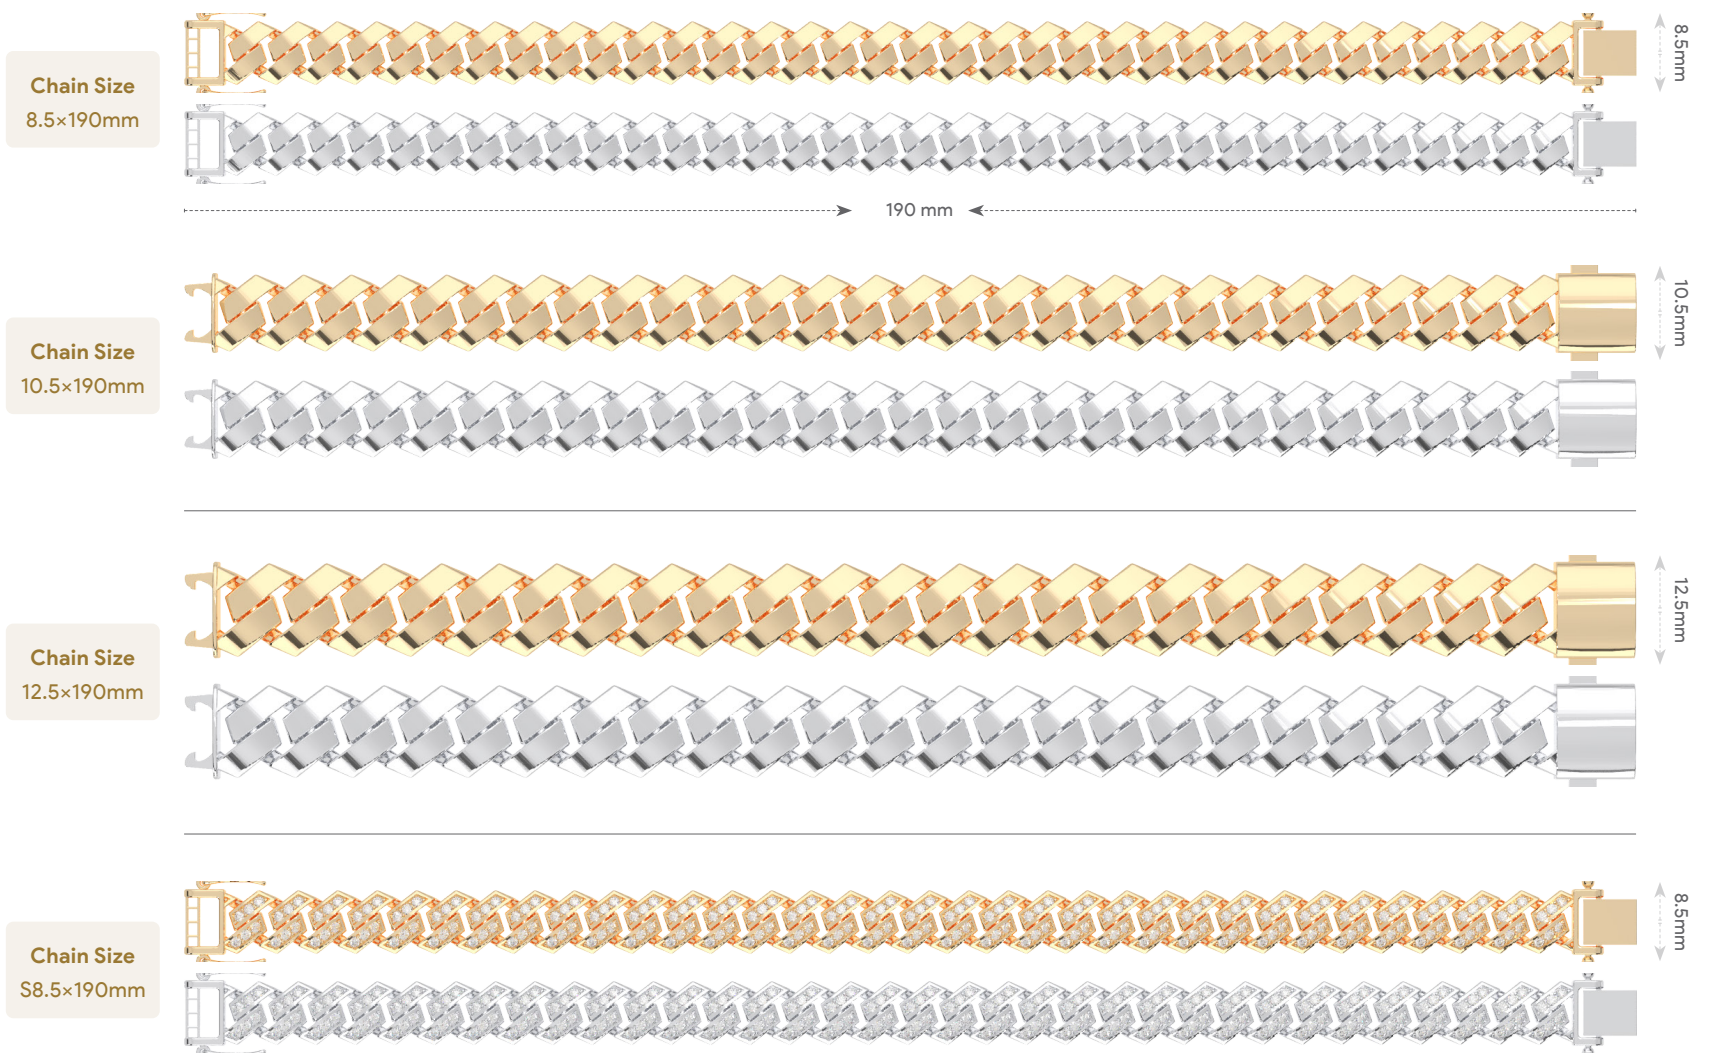

Classic Dome Cuban

HGB0016-S

SKU	Color	10 Karat	Weight (G)	14 Karat	Weight (G)	18 Karat	Weight (G)	22 Karat	Weight (G)
HGB0016S-8.5mm	● Gold ● White	10K	19.14g	14K	21.63g	18K	25.26g	22K	29.48g
HGB0016S-10.5mm	● Gold ● White	10K	24.82g	14K	28.05g	18K	32.76g	22K	38.22g
HGB0016S-12.5mm	● Gold ● White	10K	26.62g	14K	30.08g	18K	35.14g	22K	40.99g

Hexa-Edgy Flat Cuban

HGB0017

SKU	Color	10 Karat	Weight (G)	14 Karat	Weight (G)	18 Karat	Weight (G)	22 Karat	Weight (G)
HGB0017-8.5mm	● Gold ● White	10K	19.02g	14K	21.49g	18K	25.11g	22K	29.29g
HGB0017-10.5mm	● Gold ● White	10K	22.75g	14K	25.71g	18K	30.03g	22K	35.04g
HGB0017S-8.5mm	● Gold ● White	10K	21.45g	14K	24.24g	18K	28.31g	22K	33.03g
HGB0017S-10.5mm	● Gold ● White	10K	25.83g	14K	29.19g	18K	34.10g	22K	39.78g